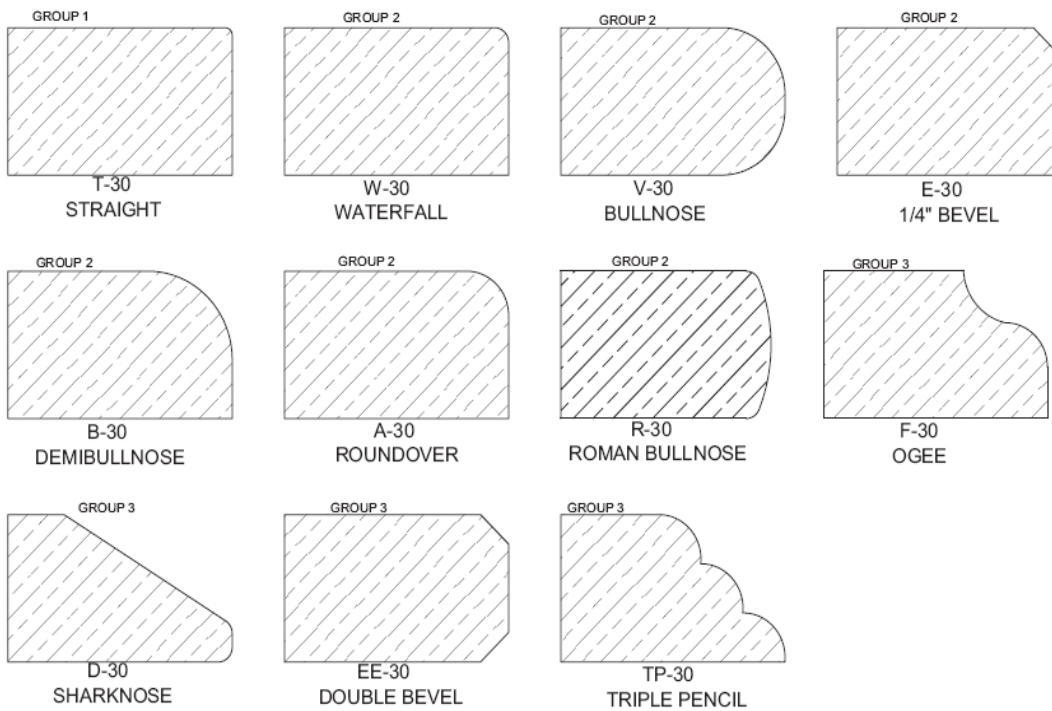

Phone: 262-692-2214 / Fax: 262-692-9780

SILESTONE 3CM PROFILES

Phone: 262-692-2214 / Fax: 262-692-9780

SILESTONE 2CM PROFILES