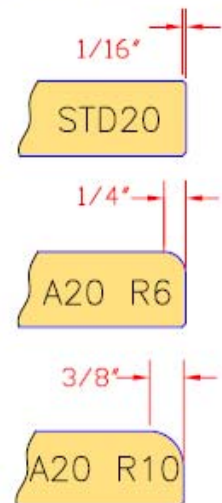

zodiaq.
QUARTZ SURFACES

EDGE PROFILES

VERSION 5
02-27-06

3CM CLASSIC PROFILES

3CM LUXURY PROFILES

2CM CLASSIC PROFILES

2CM LUXURY PROFILE