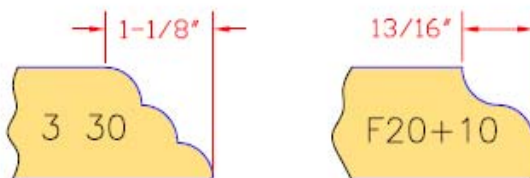

zodiaq.
QUARTZ SURFACES

EDGE PROFILES

VERSION 5
02-27-06

3CM CLASSIC PROFILES

3CM LUXURY PROFILES

2CM CLASSIC PROFILES

2CM LUXURY PROFILE