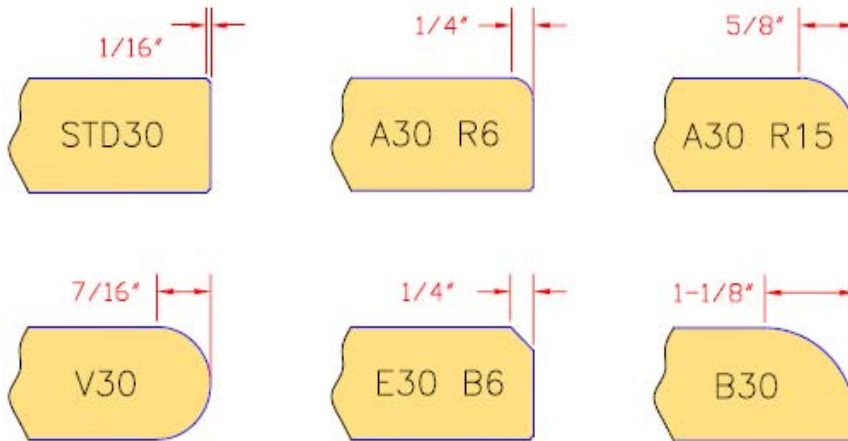

zodiaq.
QUARTZ SURFACES

EDGE PROFILES

VERSION 5
02-27-06

3CM CLASSIC PROFILES

3CM LUXURY PROFILES

2CM CLASSIC PROFILES

2CM LUXURY PROFILE